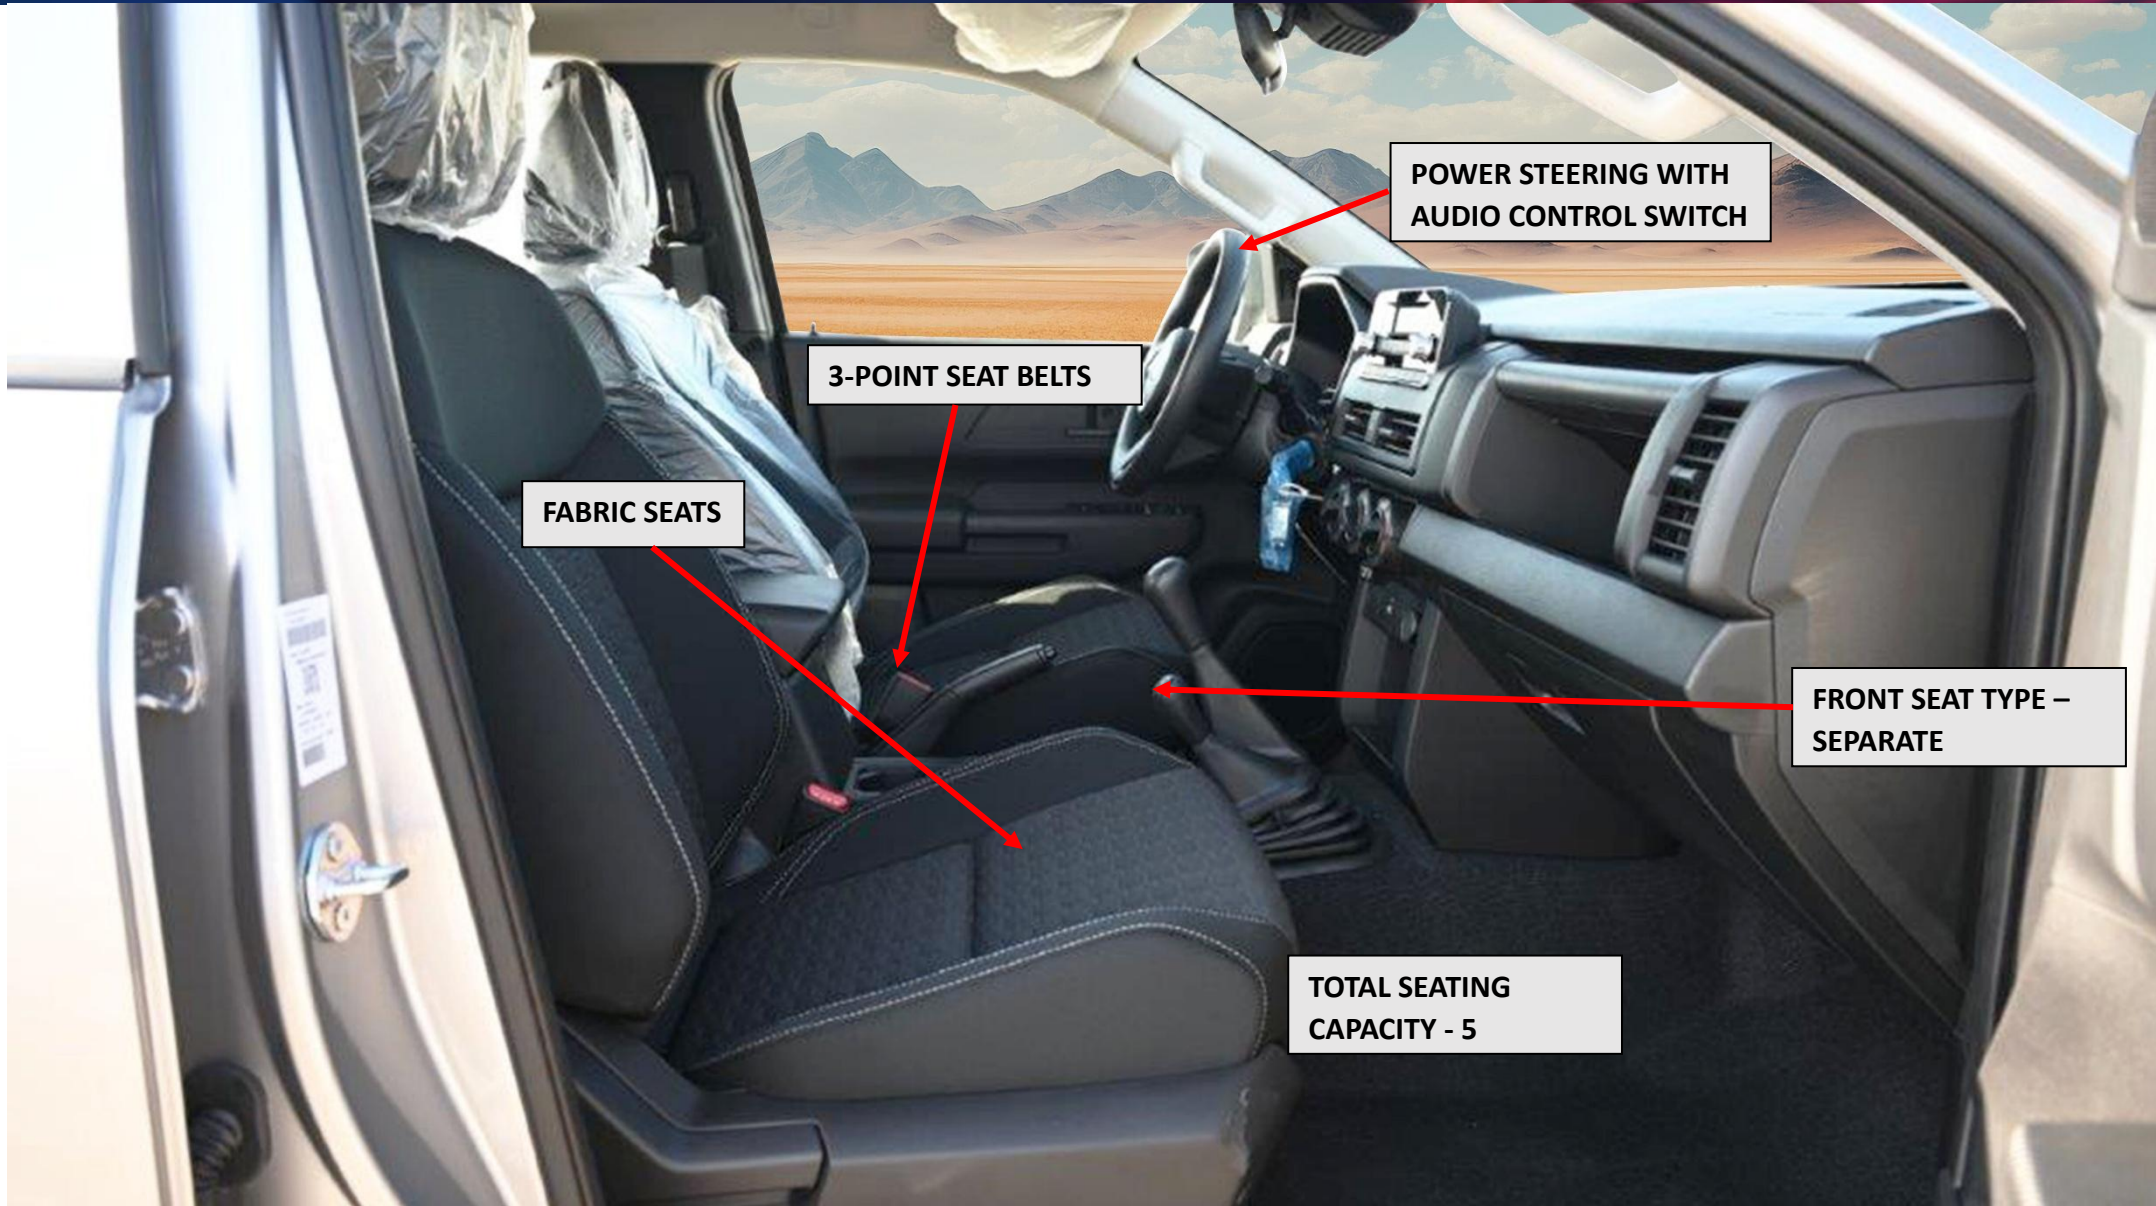

✉ info@blitzmotorsuae.com

☎ +971 - 544400938

SAHARA MOTORS GROUP

POWER STEERING WITH
AUDIO CONTROL SWITCH

3-POINT SEAT BELTS

FABRIC SEATS

FRONT SEAT TYPE –
SEPARATE

TOTAL SEATING
CAPACITY - 5